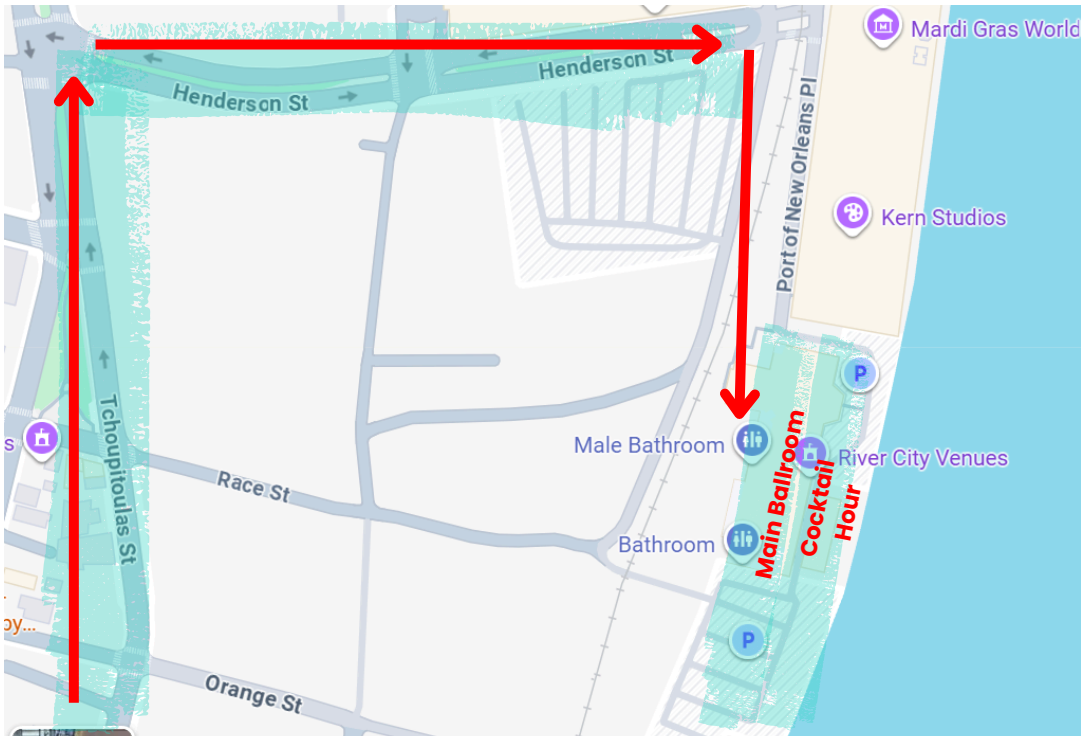

Cure Champion Honoree Presentation

Cure Champion of the Year Award: TBA

Program Ends

8:45 PM - Live Music Begins

11:00 PM Celebrate, dance, and enjoy an unforgettable evening!

Ride Share Pick Up: When you exit for the evening, please make your way through the **Float Den at Mardi Gras World**. Enjoy the towering floats and glittering masks as part of the grand finale!

Thank you for your generous support of the American Cancer Society

RIDE SHARE AND VALET ARRIVAL MAP 1400 PORT OF NEW ORLEANS PLACE

UBER/LYFT RIDE SHARE EXIT MAP 1380 PORT OF NEW ORLEANS PLACE